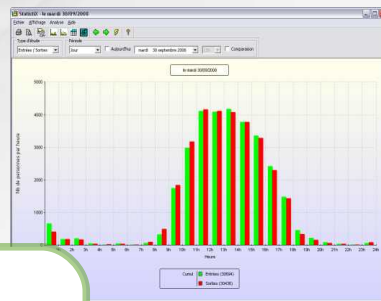

EASY COMPTIPIX, totally autonomous

Temporary counting sensor :

- Internal or external battery
- Inside memory